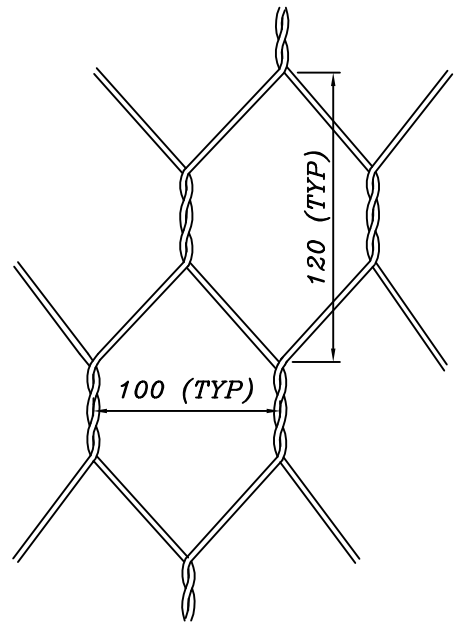

80x100x2.7mm MESH

100x120x2.7mm MESH

100x150x2.7mm MESH

P.O. BOX 174
RANDPARK RIDGE
2156

TEL: 011 882 5788
FAX: 086 669 7205
CELL: 083 255 8072

E-MAIL: louis@gabionbaskets.co.za
www.gabionbaskets.co.za

DRAWING TITLE

**DOUBLE TWIST MESH
DIFFERENT SIZES**

PROJECT	DRAWN	N. CHEYNE
CLIENT	SCALE	1:50
	DATE	04/06/2011