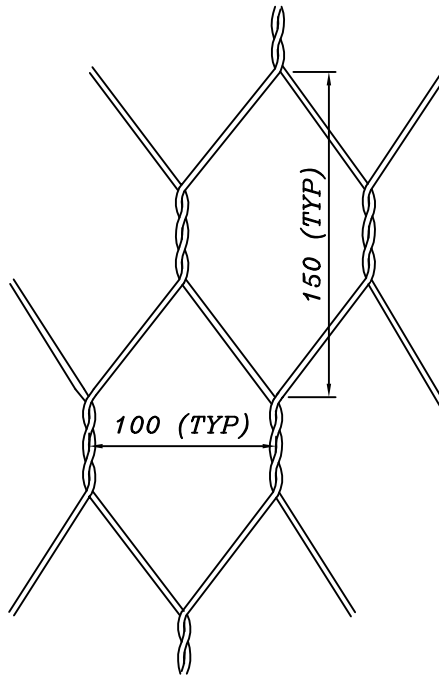

80x100x2.7mm MESH

100x120x2.7mm MESH

100x150x2.7mm MESH

P.O. BOX 174
RANDPARK RIDGE
2156

TEL: 011 882 5788
FAX: 086 669 7205
CELL: 083 255 8072

E-MAIL: louis@gabionbaskets.co.za
www.gabionbaskets.co.za

DRAWING TITLE

**DOUBLE TWIST MESH
DIFFERENT SIZES**

PROJECT	DRAWN	N. CHEYNE
CLIENT	SCALE	1:50
	DATE	04/06/2011