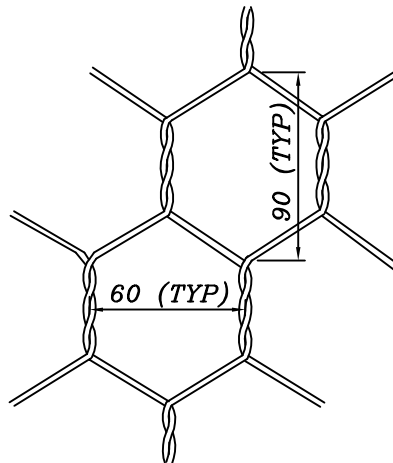

80x100x2.7mm MESH

60x80x2.2mm MESH

P.O. BOX 174
RANDPARK RIDGE
2156

TEL: 011 882 5788
FAX: 011 882 5804
CELL: 083 255 8072

E-MAIL: louis@gabionbaskets.co.za
www.gabionbaskets.co.za

DRAWING TITLE

**DOUBLE TWIST MESH
DIFFERENT SIZES**